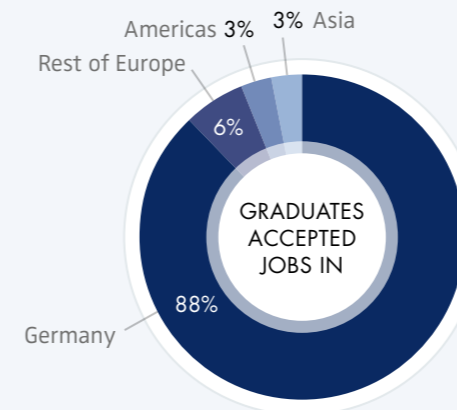

CAREER TRANSITIONS: THE 2017 GRADUATING CLASS