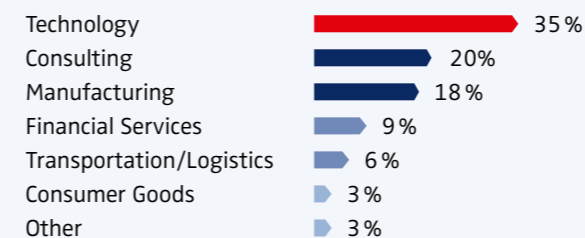

CAREER TRANSITIONS: THE 2017 GRADUATING CLASS

GRADUATES ACCEPTED POSITIONS IN THE FOLLOWING INDUSTRIES:

SOME EXAMPLES OF POSITIONS OFFERED:

- Assistant to the CEO
- Account Executive
- Transportation Operations Manager
- Strategy Manager
- Project Launch Manager
- Senior Corporate Development Executive
- Senior Business Analyst
- Strategy Implementations Manager
- Product Portfolio Controller
- Senior Specialist Business Strategy
- Regional Key Accounts Manager
- MBA Leadership & Development Program Member
- (Senior) Consultant
- Senior Project Manager
- Senior Business Planning Analyst
- Partner Business Development Manager
- General Manager
- Product Manager
- Manager Due Diligences and M&A Processes
- Category Manager
- Advisor of the International Climate Initiative
- Senior Business Strategy Manager
- Audit Partner Assurance
- Global Strategy Manager
- Product Line Specialist
- Associate
- Senior Attorney
- Finance Analyst
- Marketing Manager
- Senior Client Consultant
- Business Strategy Program Manager
- Business Program Manager M&O
- Partner Technology Solutions Professional
- Digital Business Integration Manager
- Solutions Sales Professional
- Executive Assistant
- Pathways Operations Manager
- Brand Manager
- Business Intelligence Analyst