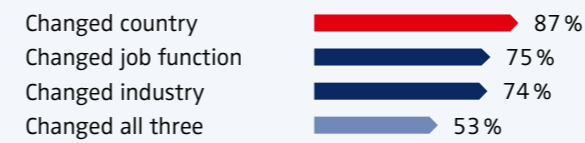

CAREER TRANSITIONS: THE 2017 GRADUATING CLASS